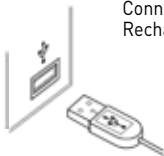

QuickMatch Pro™

A new way to measure color.

Quick Start Guide

Components

- 1 Power on/off
- 2 Measure button
- 3 Navigation control
- 4 Enter button
- 5 USB connection
- 6 Speaker and Microphone
- 7 Display
- 8 Ref. Slider