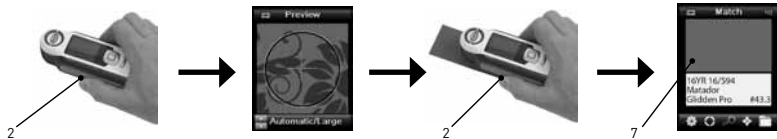

QuickMatch Pro™

A new way to measure color.

Quick Start Guide

Components

- 1 Power on/off
- 2 Measure button
- 3 Navigation control
- 4 Enter button
- 5 USB connection
- 6 Speaker and Microphone
- 7 Display
- 8 Ref. Slider

To calibrate, position reference slider (8) over optics and press **Measure** (2).

When finished, position reference slider (8) back to storage location and press **Enter** (4).

To measure, lightly press and hold **Measure** button (2) and position instrument on sample.

Press **Measure** firmly (2) to take measurement. View results on **Display** (7).

Review user options in User Manual: Settings, Color Picker, Navigation, Tags, Records

Preview

Identifies dominant shades even from patterned samples.

Measure

Tri-directional illuminated image capture accurately isolates up to 4 colors and matches to the Glidden Professional™ paint Master Palette® color system.

Specify

Displays color name, number, and location within the Glidden Professional™ paint Master Palette® fan deck.