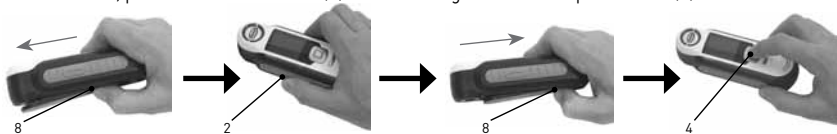

QuickMatch Pro™

A new way to measure color.

Quick Start Guide

Components

- 1 Power on/off
- 2 Measure button
- 3 Navigation control
- 4 Enter button
- 5 USB connection
- 6 Speaker and Microphone
- 7 Display
- 8 Ref. Slider

Connect **QuickMatch Pro™** to computer with USB cable. Charge batteries 4-6 hours. Recharge using computer and USB cable as needed.

Press **Power on/off** (1) to turn on instrument, select language and view tutorial.

To calibrate, position reference slider (8) over optics and press **Measure** (2).

When finished, position reference slider (8) back to storage location and press **Enter** (4).

To measure, lightly press and hold **Measure** button (2) and position instrument on sample.