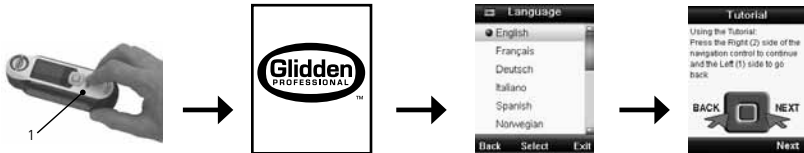

QuickMatch Pro™

A new way to measure color.

Quick Start Guide

Components

- 1 Power on/off
- 2 Measure button
- 3 Navigation control
- 4 Enter button
- 5 USB connection
- 6 Speaker and Microphone
- 7 Display
- 8 Ref. Slider

To calibrate, position reference slider (8) over optics and press **Measure** (2).

When finished, position reference slider (8) back to storage location and press **Enter** (4).

To measure, lightly press and hold **Measure** button (2) and position instrument on sample.