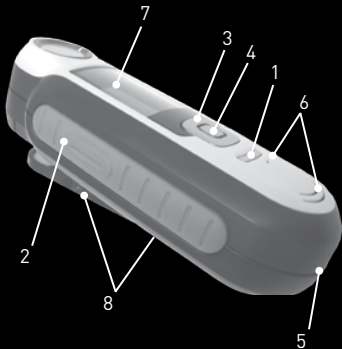

QuickMatch Pro™

A new way to measure color.

Quick Start Guide

Components

- 1 Power on/off
- 2 Measure button
- 3 Navigation control
- 4 Enter button
- 5 USB connection
- 6 Speaker and Microphone
- 7 Display
- 8 Ref. Slider

To calibrate, position reference slider (8) over optics and press **Measure** (2).

When finished, position reference slider (8) back to storage location and press **Enter** (4).

To measure, lightly press and hold **Measure** button (2) and position instrument on sample.